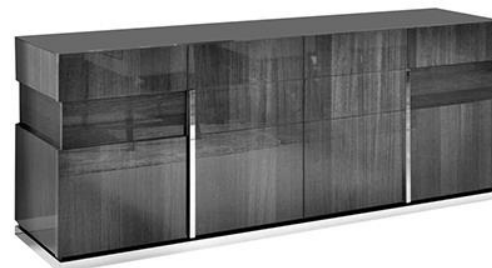

Borgia – Dining Range

Specification

- In grey koto solid wood and veneers
- With high gloss finish and chrome detailing
- Side chair with stained beech leg and grey fabric seat and back with piping
- Mondiana chair with stained beech leg and grey fabric seat and wood back
- Extending tables include 1 leaf
- Cabinets with glass doors
- Occasional tables with chrome legs
- Specific care is required to maintain the appearance and longevity of furniture. Please refer to the care and commitment leaflet for further details.

1 Door Cabinet Left (PJMNO606)
H190.4 x W53.5 x D52.7cm

1 Door Cabinet Right (PJMNO605)
H190.4 x W53.5 x D52.7cm

2 Door Cabinet (PJMNO600)
H190.4 x W105.5 x D52.7cm

Extending Table
H76.5 x W160/210 x D95cm (PJMNO615)
H76.5 x W196/250 x D108cm (PJMNO616)

Side Chair (KJMN620)
H103.5 x W50 x D59.5cm

Mondiana Chair (KJMN623I)
H97 x W52 x D55cm

4 Door Sideboard (PJMNO610)
H81.6 x W211 x D54.8cm

TV Unit (KJMN630)
H47.6 x W170.2 x D53cm

Lamp Table (KJMN625)
H49 x W60 x D60cm