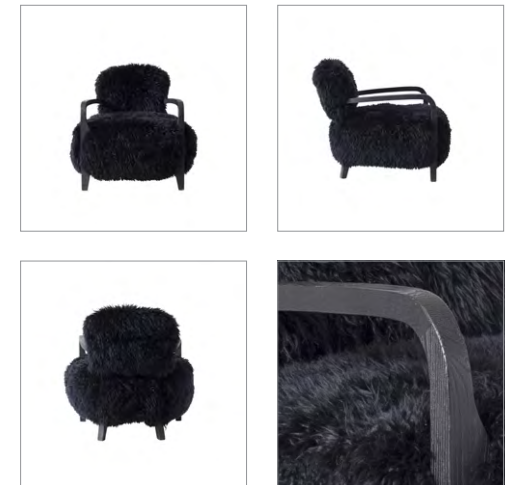

PRODUCTS / NEW 2019 / ARMCHAIRS

CABANA YETI

Find your inner howl with the unnervingly wild Cabana Yeti chair, newly available in Yeti Brown and Yeti Black finish. Inspired by outdoor lounging, Cabana's relaxed shape has a generously proportioned seat for maximum comfort, enticing you to let go and lose your inhibitions in long-haired New Zealand sheepskin.

OTHER MODELS :

Cabana Yeti Footstool

L: 32.2" / 82 cm
 W: 23.6" / 60 cm
 H: 16.5" / 42 cm

AVAILABLE IN :

LEATHER : Antique Tobacco, Whisky | Destroyed Black, Raw | Full Rebel | Heritage Black Carriage, Fudge | Old Saddle Black, Cocoa, Mocha, Nut | Rango Chocolate, Graphite | Safari Black, Charcoal, Nutmeg, Tobacco | Savage | Scarecrow Black, Brown | Tomahawk Black, Camel, Chocolate, Pewter | Vagabond Black, Blue, Brown, Mustard, Red | Vintage Bianco, Cigar | Warrior | Yeti Beige, Black, Brown, White

FRAME : Weathered Oak | Black Clay

DIMENSIONS :

OVERALL	SEAT	ARM
L: 28.7" / 73 cm	S.L: 28.7" / 53 cm	-
W: 34.3" / 87 cm	S.W: 34.3" / 61 cm	-
H: 28.3" / 72 cm	S.H: 28.3" / 40 cm	H: 20.9" / 53 cm

PRODUCT SHOWN IN :