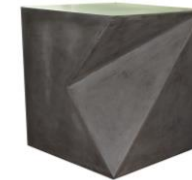

Solid Dining Table
W200 x D100 x H76cm

Bench
W120 x D40 x H47cm

Campos Large Coffee Table
W80 x D80 x H43cm

Lista Coffee Table
W120 x D80 x H47cm

Campos Square Dining Table
W100 x D100 x H76cm

Bar Stool
W35 x D35 x H63cm

Bula Dining Chair
W59 x D55 x H85cm

Lyle Stool
W42 x D41 x H45cm

Annadel Stool
W42 x D41 x H45cm

Square Stool
W35 x D35 x H46cm

Ashi Stool
W40 x D40 x H47cm
W60 x D40 x H47cm

Pair of Pots
W22 x D22 x H11cm
W32 x D32 x H16cm

Set of 3 Pots
W21 x D21 x H31cm
W30 x D30 x H46cm
W41 x D41 x H60cm