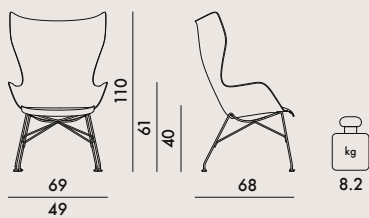

K/WOOD, S/WOOD 2019

Design Philippe Starck

The mark of responsible forestry

4915
Basic Veneer
4916
Slatted Ash

4918
Basic Veneer
4919
Slatted Ash

SEAT
Curved 3D wood

FRAME

Chrome-plated or painted steel

Product made of FSC™ certified wood

	level achieved	
	armchair	ottoman
EN 1022:2005	Comp.	Comp.
EN 16139:2013+AC2013	Comp.	Comp.
EN 1728:2012+AC2013		
6.4	L2	L2
6.5	L2	L2
6.10	L2	-
6.11	L2	-
6.15	L2	L2
6.16	-	L2
6.17	L2	L2
6.18	L2	L2
6.20	L2	-
6.24	L2	L2
6.25	L2	L2
6.26	L2	-

70X70X115

4920

1

7.8

0.135

53X53X61

level achieved

	armchair	ottoman
EN 1022:2005	Comp.	Comp.
EN 16139:2013+AC2013	Comp.	Comp.
EN 1728:2012+AC2013		
6.4	L2	L2
6.5	L2	L2
6.10	L2	-
6.11	L2	-
6.15	L2	L2
6.16	-	L2
6.17	L2	L2
6.18	L2	L2
6.20	L2	-
6.24	L2	L2
6.25	L2	L2
6.26	L2	-