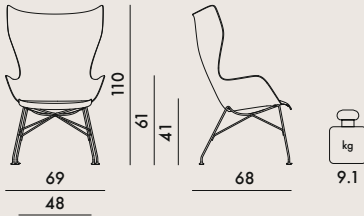

Product made of FSC™ certified wood

	level achieved	
	armchair	ottoman
EN 1022:2005	Comp.	Comp.
EN 16139:2013+AC2013	Comp.	Comp.
EN 1728:2012+AC2013		
6.4	L2	L2
6.5	L2	L2
6.10	L2	-
6.11	L2	-
6.15	L2	L2
6.16	-	L2
6.17	L2	L2
6.18	L2	L2
6.20	L2	-
6.24	L2	L2
6.25	L2	L2
6.26	L2	-

4915/4916	1	12.8	0.57	70X70X115
4918/4919	1	6.5	0.135	53X53X61

K/WOOD, S/WOOD 2019

Design Philippe Starck

4917

Slatted Ash leather seat upholstery

4920

Slatted Ash leather upholstery

SHELL