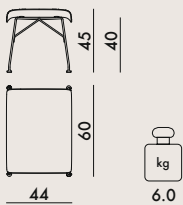

Product made of FSC™ certified wood

	level achieved	
	armchair	ottoman
EN 1022:2005	Comp.	Comp.
EN 16139:2013+AC2013	Comp.	Comp.
EN 1728:2012+AC2013		
6.4	L2	L2
6.5	L2	L2
6.10	L2	-
6.11	L2	-
6.15	L2	L2
6.16	-	L2
6.17	L2	L2
6.18	L2	L2
6.20	L2	-
6.24	L2	L2
6.25	L2	L2
6.26	L2	-

4915/4916	1	12.8	0.57	70X70X115
4918/4919	1	6.5	0.135	53X53X61

K/WOOD, S/WOOD 2019

Design Philippe Starck

4917

Slatted Ash leather seat upholstery

4920

Slatted Ash leather upholstery

SHELL

70X70X115

4920

1

7.8

0.135

53X53X61

level achieved

	armchair	ottoman
EN 1022:2005	Comp.	Comp.
EN 16139:2013+AC2013	Comp.	Comp.
EN 1728:2012+AC2013		
6.4	L2	L2
6.5	L2	L2
6.10	L2	-
6.11	L2	-
6.15	L2	L2
6.16	-	L2
6.17	L2	L2
6.18	L2	L2
6.20	L2	-
6.24	L2	L2
6.25	L2	L2
6.26	L2	-