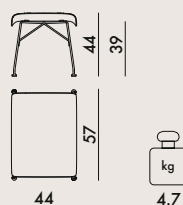

SEAT
Curved 3D wood

FRAME

Chrome-plated or painted steel

Basic Veneer

CC
Light wood
Chrome

SC
Dark wood
Chrome

SN
Dark wood
Black

Slatted Ash

CC
Light wood
Chrome

SC
Dark wood
Chrome

SN
Dark wood
Black

Product made of FSC™ certified wood

	level achieved	
	armchair	ottoman
EN 1022:2005	Comp.	Comp.
EN 16139:2013+AC2013	Comp.	Comp.
EN 1728:2012+AC2013		
6.4	L2	L2
6.5	L2	L2
6.10	L2	-
6.11	L2	-
6.15	L2	L2
6.16	-	L2
6.17	L2	L2
6.18	L2	L2
6.20	L2	-
6.24	L2	L2
6.25	L2	L2
6.26	L2	-

4915/4916	1	12.8	0.57	70X70X115
4918/4919	1	6.5	0.135	53X53X61