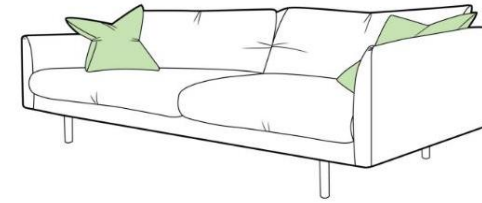

Levico – Sofa Range

Specification

- Seasoned hardwood carefully selected from traceable and sustainable sources. All major joints are screwed, glued and stapled for added rigidity.
- Full zig-zag sprung suspension platform for added flexibility
- Tensioned woven elastic webbing back suspension covered with foam
- Fibre filled seat cushions, foam upgrade available
- High quality fibre filled back cushions
- Solid wood feet available in various finishes
- 100% White duck feather scatter cushion interiors
- Scatters included as shown
- Arm height: 70cm
- Seat height: 52cm
- Seat depth: 64cm
- Chaise: Seat depth: 110cm
- Regularly plump all cushions to maintain performance. Please refer to the care and commitment leaflet for further details.

Extra Large Sofa
W270 x D98 x H90cm

Large Sofa
W228 x D98 x H90cm

Medium Sofa
W187 x D98 x H90cm

Small Sofa
W159 x D98 x H90cm

Snuggler Chaise
W130 x D145 x H90cm

Snuggler
W130 x D98 x H90cm

Chair
W93 x D92 x H90cm