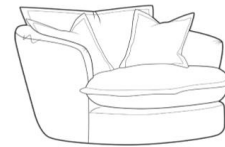

Extra Large Split Sofa
W278 x D110 x H91cm

Large Split Sofa
W248 x D110 x H191cm

Medium Sofa
W216 x D110 x H91cm

Small Sofa
W188 x D110 x H91cm

Snuggler
W168 x D110 x H191cm

Combi Left Hand Facing Sofa
W300 x D110/190 x H91cm
Combi Left Hand Facing Sofa With Stool
W300 x D110/272 x H91cm
Both available as Right Hand Facing

Large Chaise Sofa
W300 x D110/163 x91 Hcm
Small Chaise Sofa
W272 x D110/163 x91 Hcm
Both available as Right Hand Facing

Large Swivel Chair
W131 x D110 x H191cm

Combi Stool
W82 x D82 x H45cm

Corner Box
W110 x D110 x H91cm

Armless Unit
W82 x D110 x H91cm

1 Arm Chaise Left Hand Facing
W110 x D163 x H91cm
Available as Right Hand Facing

1 Arm 3 Cushions
W190 x D110 x H191cm
Available as Right Hand Facing

1 Arm 2 Cushions
W162 x D110 x H191cm
Available as Right Hand Facing