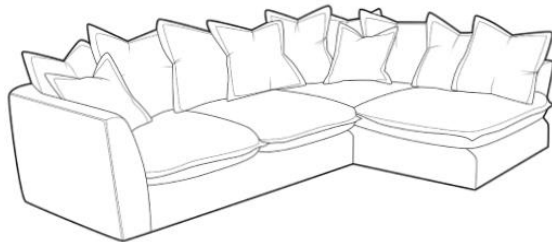

Odyssey – Sofa Range

Specification

- Frame constructed from seasonal hardwood carefully selected from traceable and sustainable sources. All key joints are securely glued, screwed and stapled
- Full zig zag sprung platform for added flexibility.
- Back suspensions made from superloop sprung upholstery
- Seat and back cushions filled with 100% duck feather and feather wrapped foam
- Unseen glides sit discreetly below sofas and stool
- Deep plush cushions and sloping arms provide supreme comfort, with removable cushion covers for easy care and maintenance.
- Professional clean only

Extra Large Split Sofa
W278 x D110 x H91cm

Large Split Sofa
W248 x D110 x H191cm

Medium Sofa
W216 x D110 x H91cm

Small Sofa
W188 x D110 x H91cm

Snuggler
W168 x D110 x H191cm

Combi Left Hand Facing Sofa
W300 x D110/190 x H91cm
Combi Left Hand Facing Sofa With Stool
W300 x D110/272 x H91cm
Both available as Right Hand Facing

Large Chaise Sofa
W300 x D110/163 x91 Hcm
Small Chaise Sofa
W272 x D110/163 x91 Hcm
Both available as Right Hand Facing

Large Swivel Chair
W131 x D110 x H191cm

Combi Stool
W82 x D82 x H45cm

Corner Box
W110 x D110 x H91cm

Armless Unit
W82 x D110 x H91cm

1 Arm Chaise Left Hand Facing
W110 x D163 x H91cm
Available as Right Hand Facing

1 Arm 3 Cushions
W190 x D110 x H191cm
Available as Right Hand Facing

1 Arm 2 Cushions
W162 x D110 x H191cm
Available as Right Hand Facing