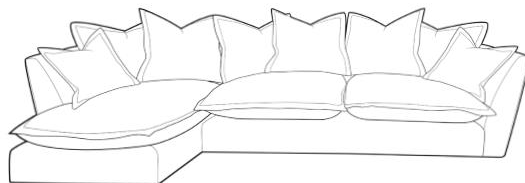

Odyssey – Sofa Range

Specification

- Frame constructed from seasonal hardwood carefully selected from traceable and sustainable sources. All key joints are securely glued, screwed and stapled
- Full zig zag sprung platform for added flexibility.
- Back suspensions made from superloop sprung upholstery
- Seat and back cushions filled with 100% duck feather and feather wrapped foam
- Unseen glides sit discreetly below sofas and stool
- Deep plush cushions and sloping arms provide supreme comfort, with removable cushion covers for easy care and maintenance.
- Professional clean only

Extra Large Split Sofa
W278 x D110 x H91cm

Large Split Sofa
W248 x D110 x H191cm

Medium Sofa
W216 x D110 x H91cm

Small Sofa
W188 x D110 x H91cm

Snuggler
W168 x D110 x H191cm

Combi Left Hand Facing Sofa
W300 x D110/190 x H91cm
Combi Left Hand Facing Sofa With Stool
W300 x D110/272 x H91cm
Both available as Right Hand Facing

Large Chaise Sofa
W300 x D110/163 x91 Hcm
Small Chaise Sofa
W272 x D110/163 x91 Hcm
Both available as Right Hand Facing

Large Swivel Chair
W131 x D110 x H191cm

Combi Stool
W82 x D82 x H45cm

Corner Box
W110 x D110 x H91cm